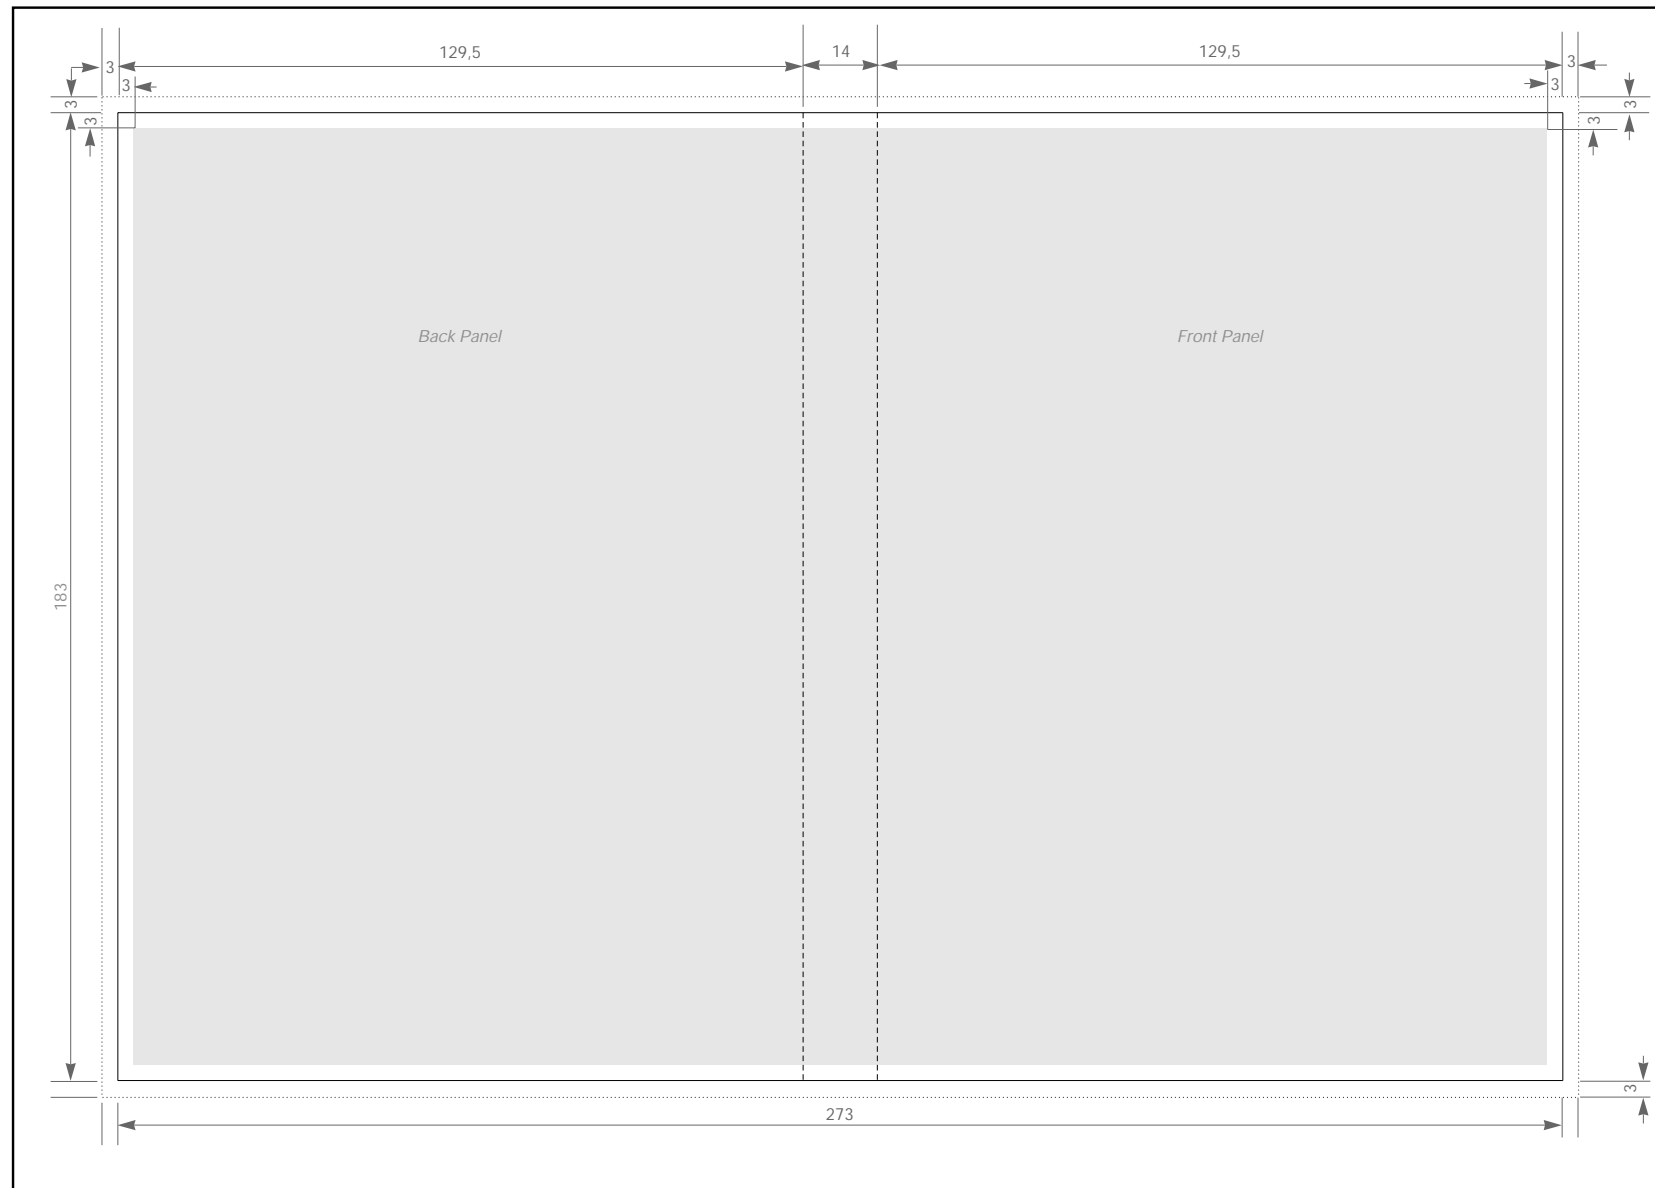

Cover Sheet for Amaray Box

Explanation:		Area to be printed with text
		Bleed
		Final dimension
		Minimum of blank film dimension (at least 20 mm distance to final dimension)