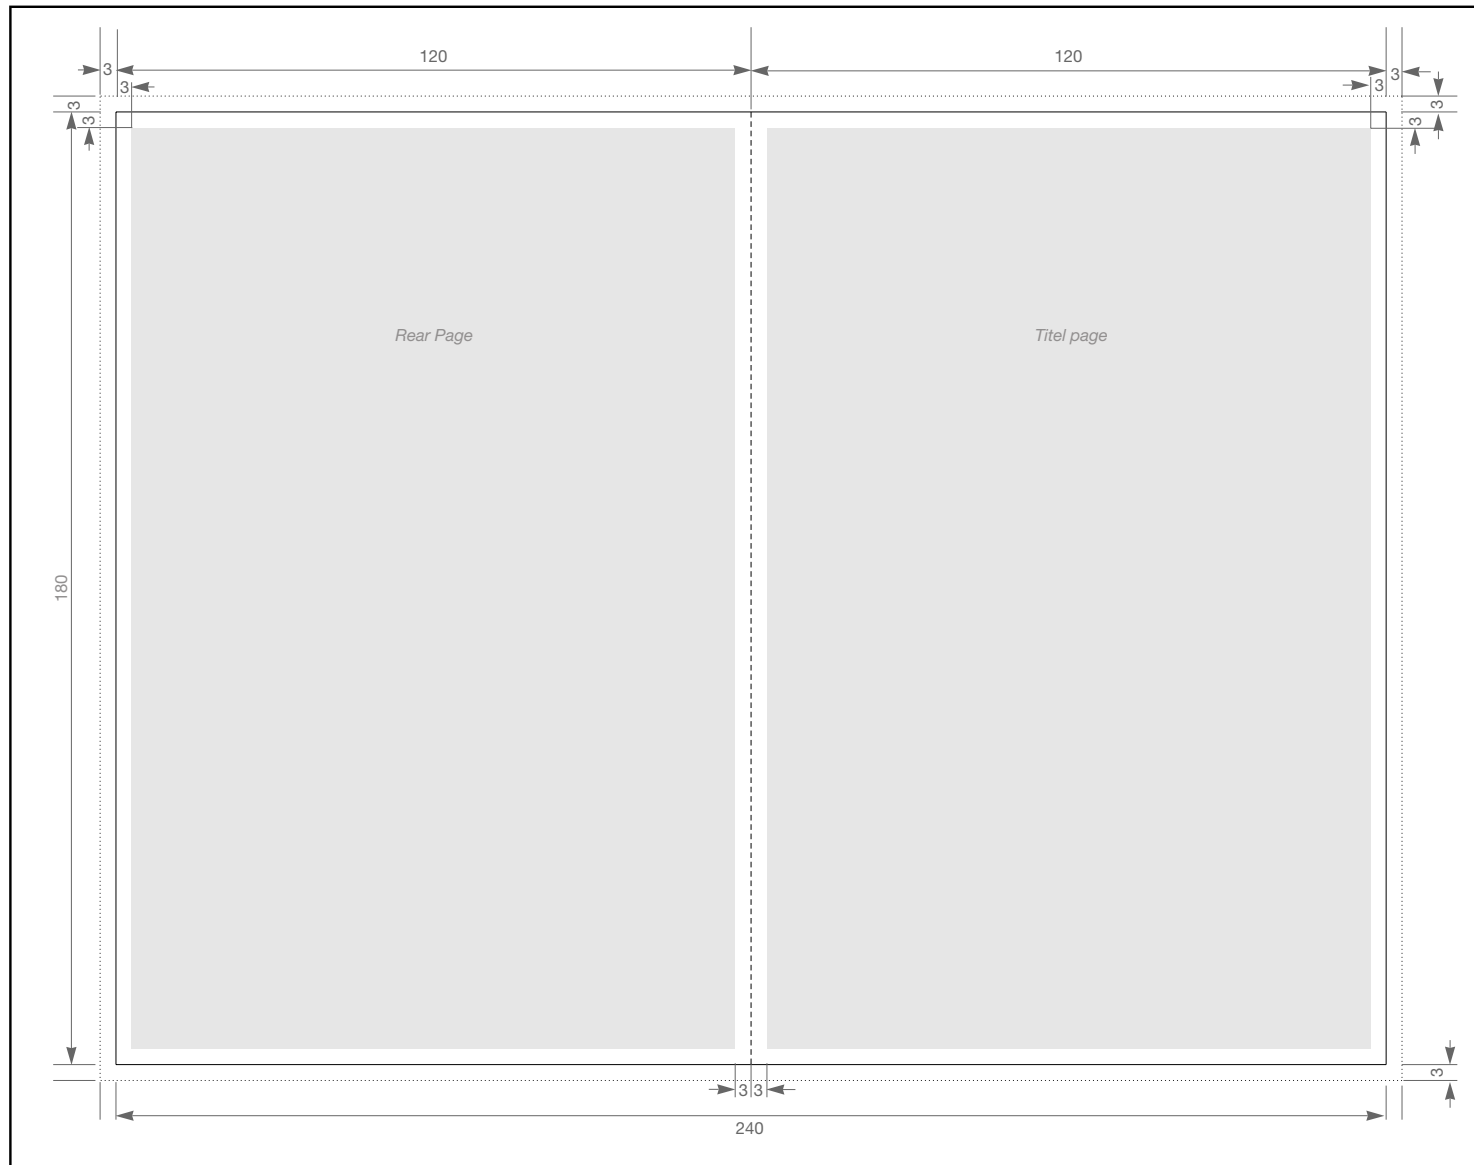

Booklet for Amaray Box

Explanation:		Area to be printed with text
		Bleed
		Final dimension
		Minimum of blank film dimension (at least 20 mm distance to final dimension)