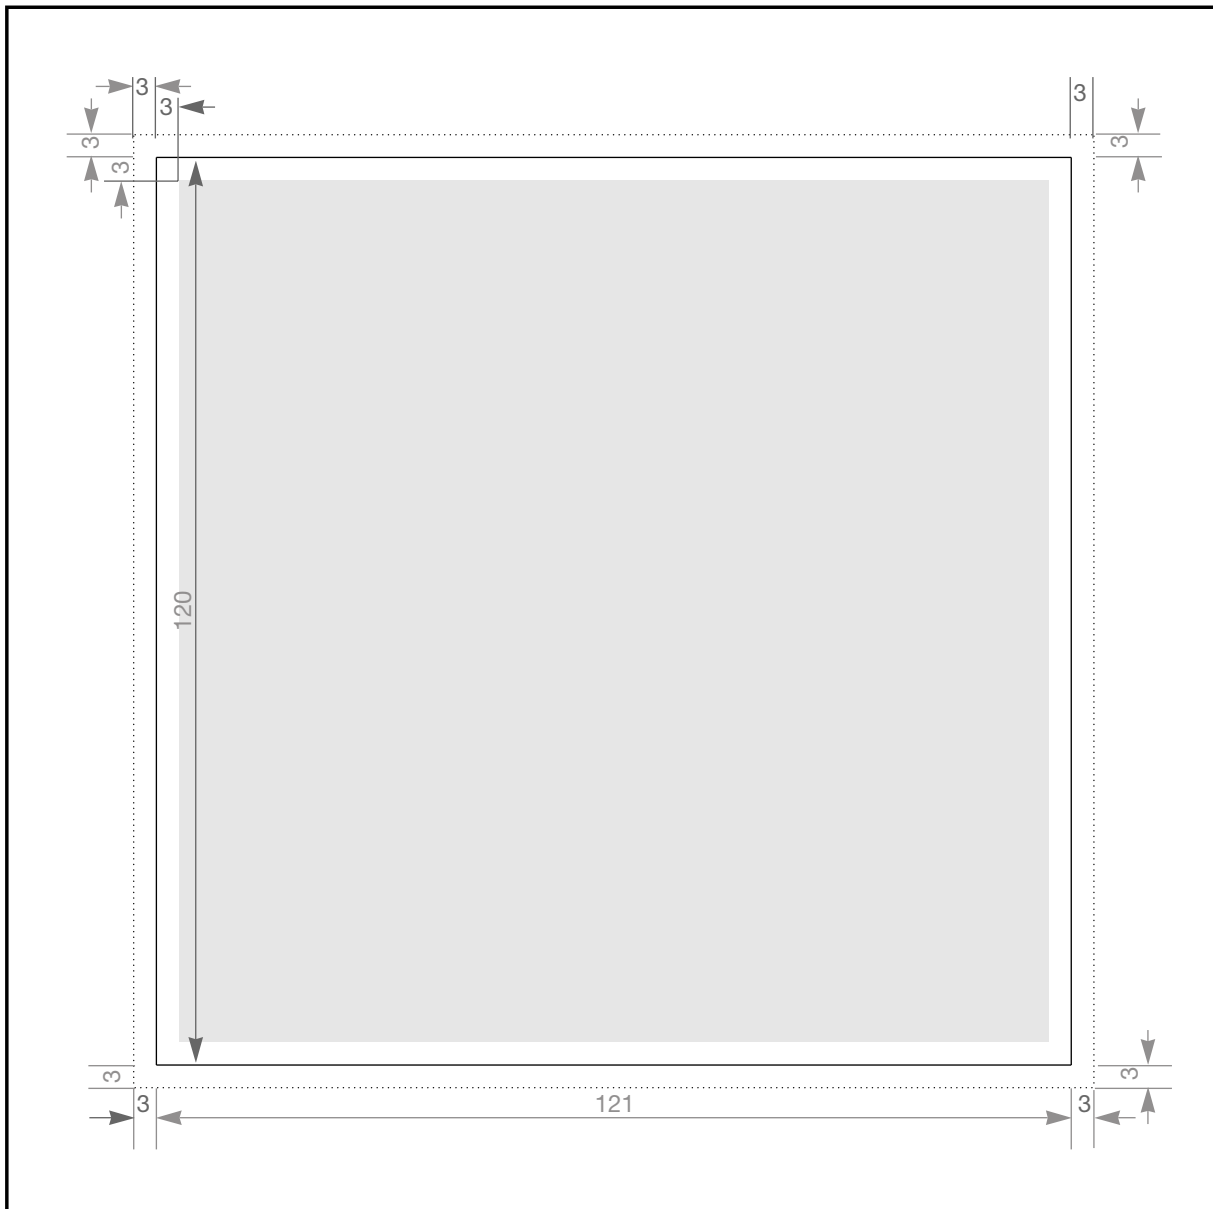

Covercard

Explanation:		Area to be printed with text
		Bleed
		Minimum of blank film dimension (at least 20 mm distance to final dimension)