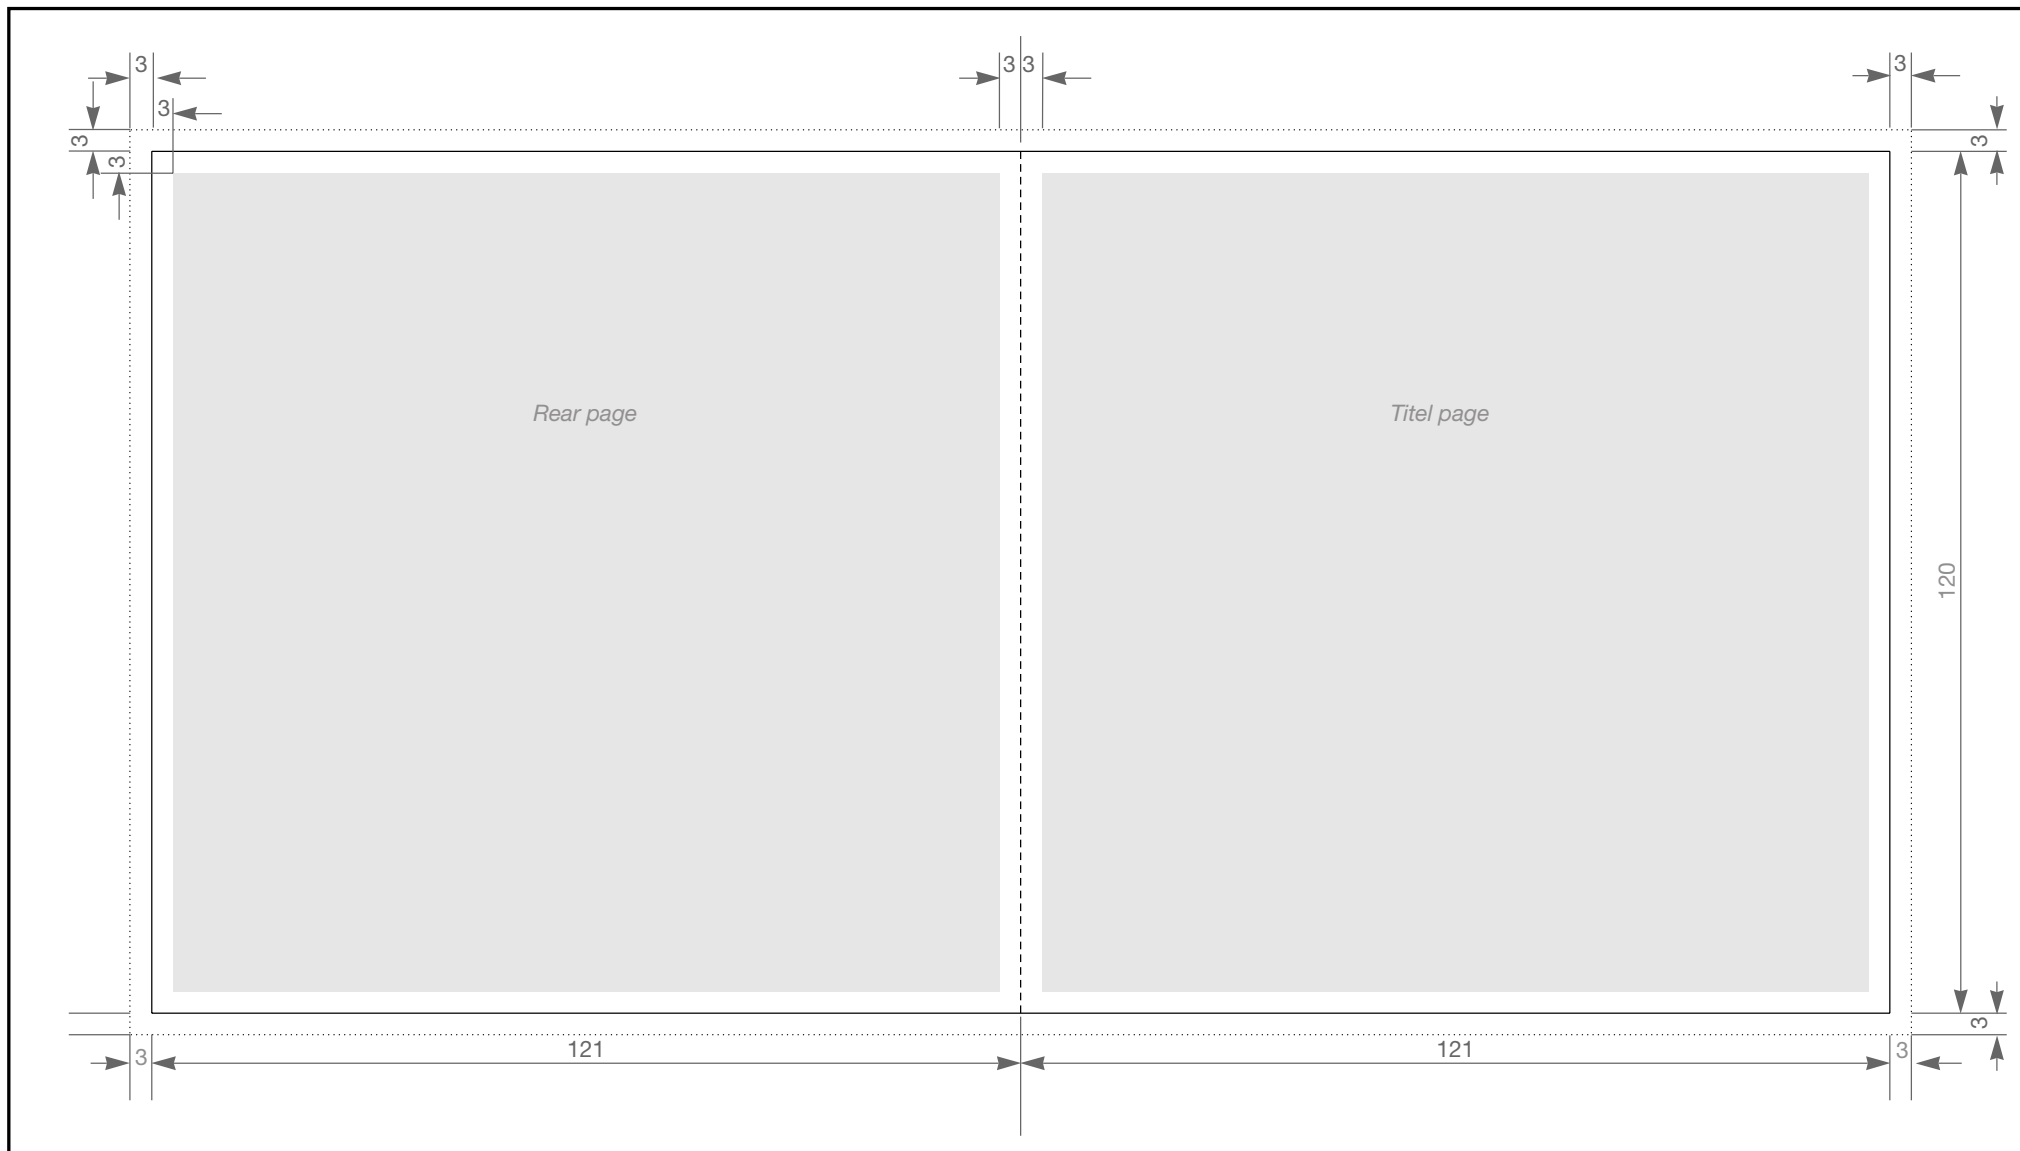

**Booklet**

	Area to be printed with text
	Bleed
	Final dimension
	Minimum of blank film dimension (at least 20 mm distance to final dimension)